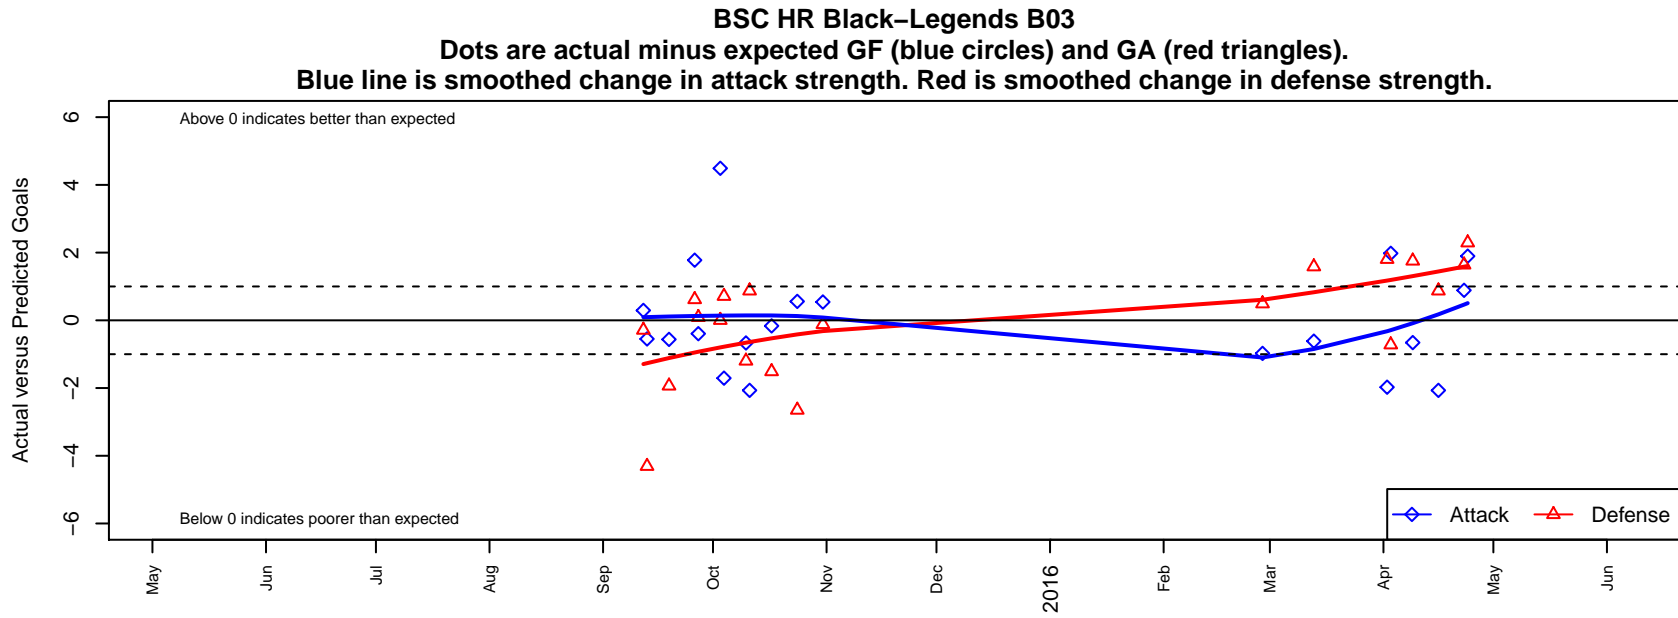

BSC HR Black–Legends B03

Bridlemile SC Portland
 Portland, OR
 B03 total strength=477
 attack=0.42 defense=0.25
 fall league = PTT B03 Div 1 White
 spr league = Spr OYS B03 Div 2 Green

alt names used:
 BSC Hood River 03B Black
 BSC Hood River 03B Black

Venues played:
 2015 PTT B03 Division 1 White
 2015 Spr OYS B03 Division 2 Green

**attack and defense variance (black dot)
relative to other teams
and top 10 in region**

**attack and defense rating
relative to others at age
and all opponents in last 13 months**