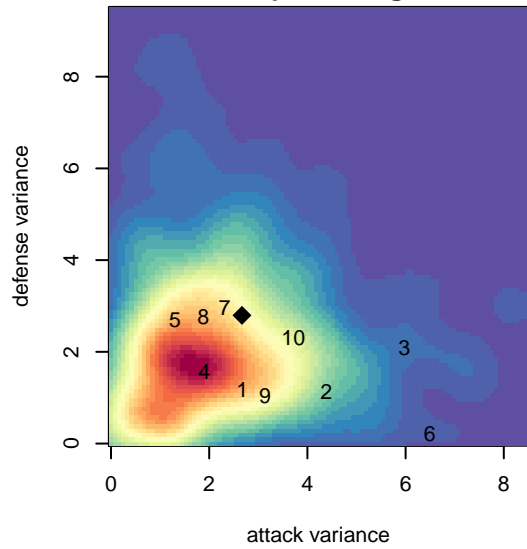

BSC HR Black–Legends B03

Bridlemile SC Portland
 Portland, OR
 B03 total strength=477
 attack=0.42 defense=0.25
 fall league = PTT B03 Div 1 White
 spr league = Spr OYS B03 Div 2 Green

alt names used:
 BSC Hood River 03B Black
 BSC Hood River 03B Black

Venues played:
 2015 PTT B03 Division 1 White
 2015 Spr OYS B03 Division 2 Green

**attack and defense variance (black dot)
relative to other teams
and top 10 in region**

**attack and defense rating
relative to others at age
and all opponents in last 13 months**