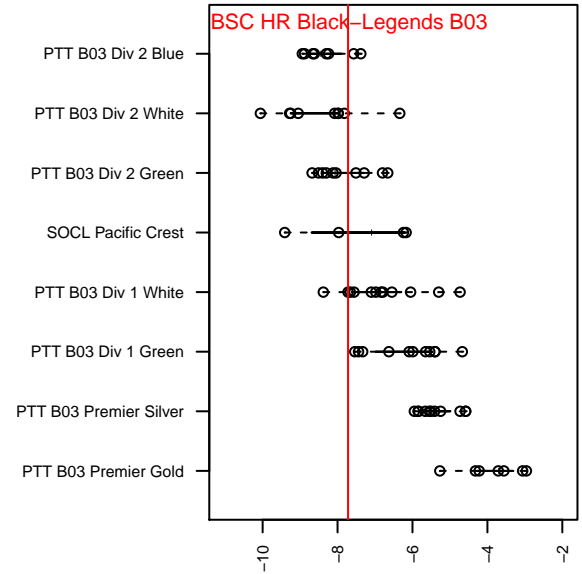

BSC HR Black–Legends B03

Bridlemile SC Portland
 Portland, OR
 B03 total strength=477
 attack=0.42 defense=0.25
 fall league = PTT B03 Div 1 White
 spr league = Spr OYS B03 Div 2 Green

alt names used:
 BSC Hood River 03B Black
 BSC Hood River 03B Black

Venues played:
 2015 PTT B03 Division 1 White
 2015 Spr OYS B03 Division 2 Green

**attack and defense variance (black dot)
relative to other teams
and top 10 in region**

**attack and defense rating
relative to others at age
and all opponents in last 13 months**